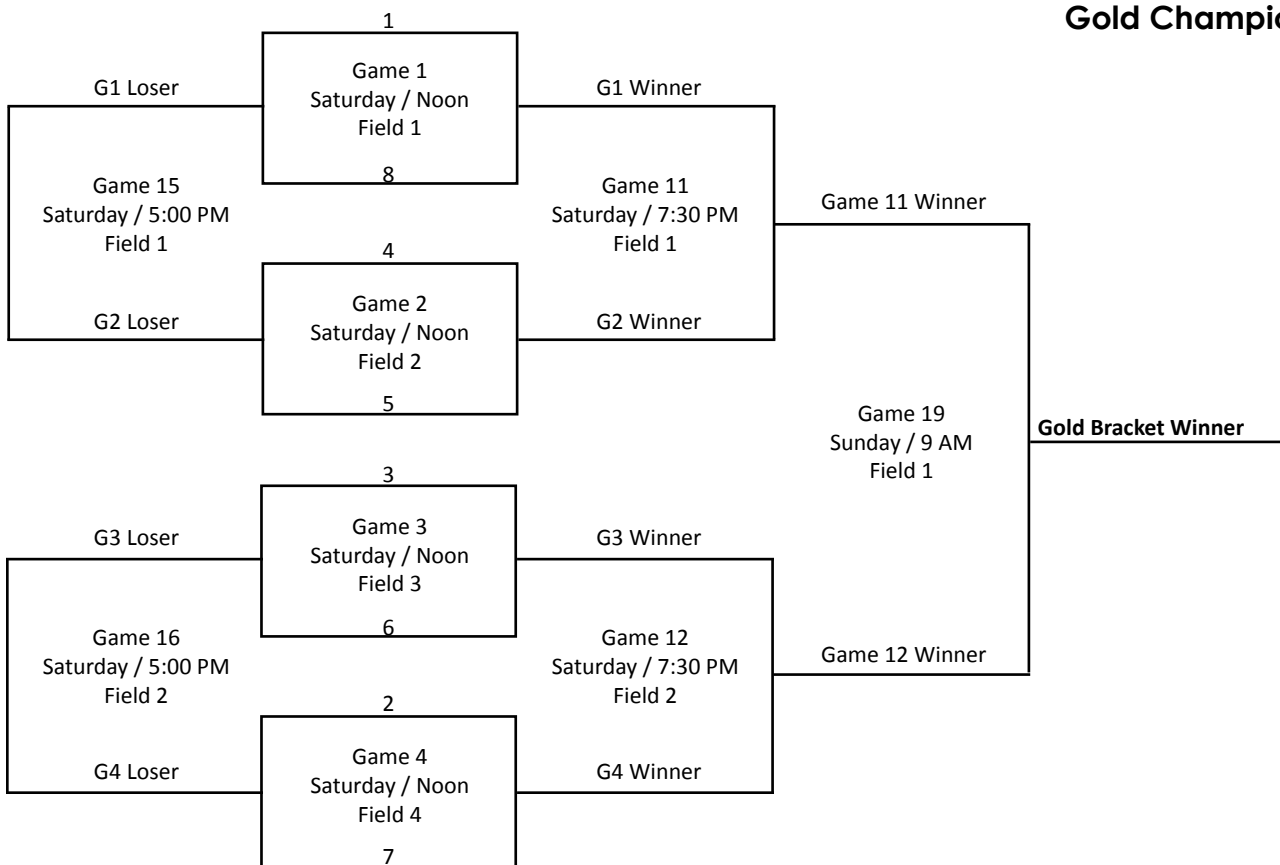

### **Field 2**

9:00 a.m. Indian River vs. Illinois Central

### **Field 3**

9:00 a.m. Lansing vs. Seminole State

### **Field 4**

9:00 a.m. LSU Eunice vs. San Jacinto

Home team listed first | Underlined team occupies third base dugout

## Gold Championship Bracket