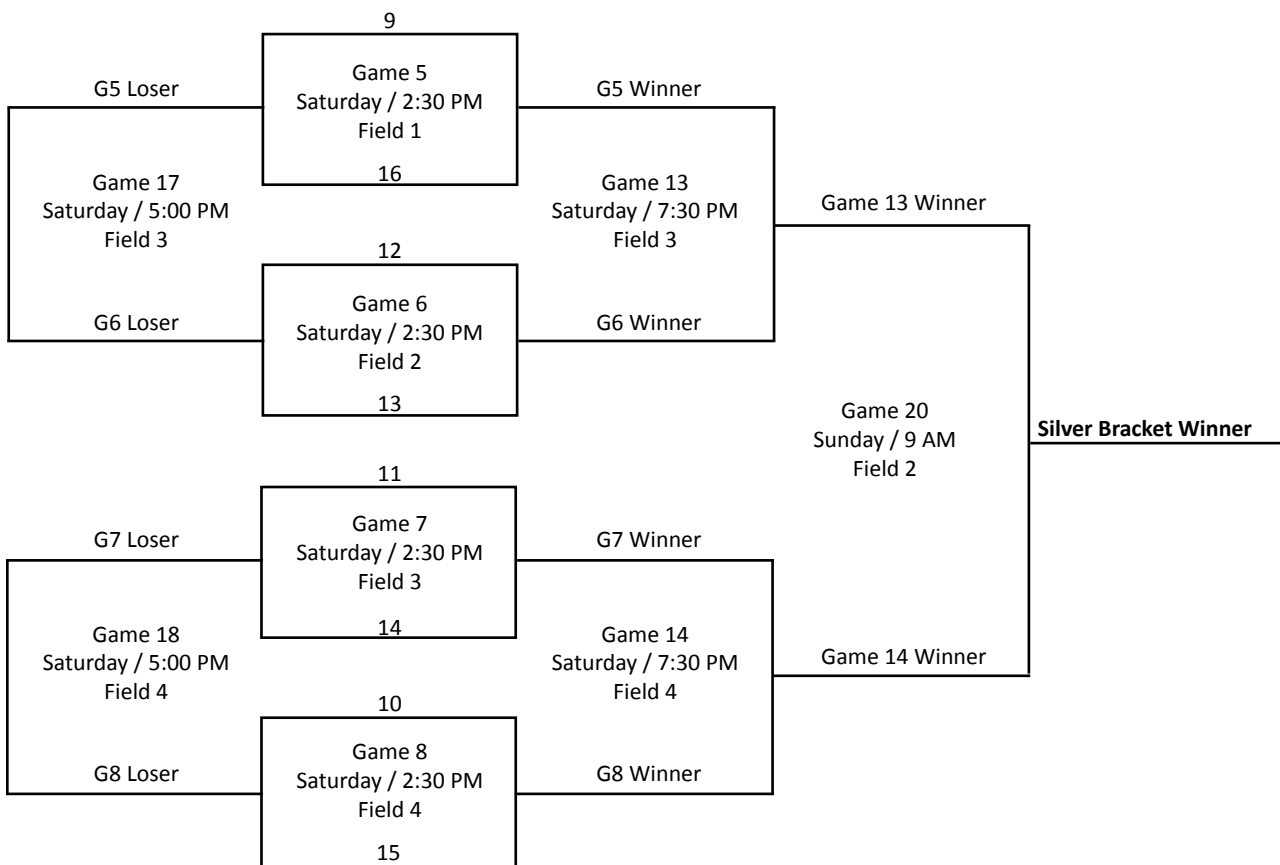

17
Game 9
Saturday / Noon
Field 5
18

Rock Valley
Game 10
Saturday / 2:30 PM
Field 5
Wallace

17
Game 21
Saturday / 5:00 PM
Field 5
Wallace

18
Game 22
Saturday / 7:30 PM
Field 5
Wallace