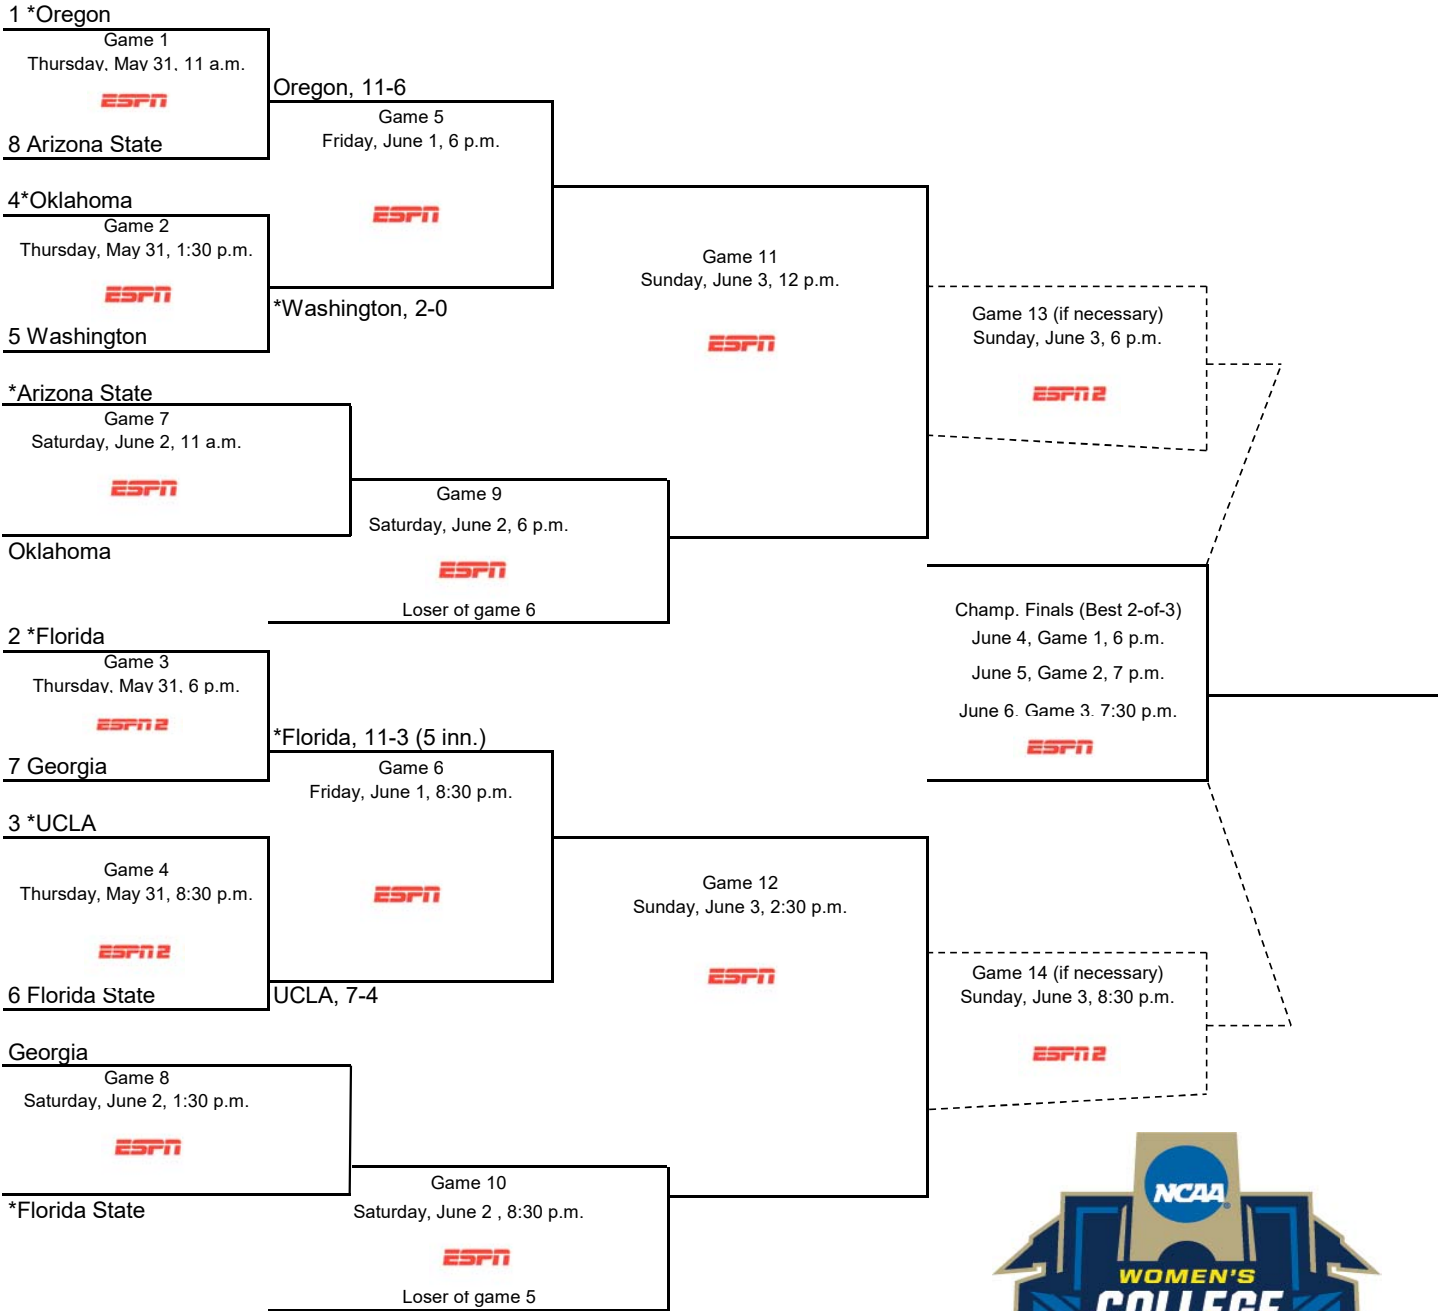

2018 NCAA Women's College World Series

*Home
ALL TIMES LISTED ARE LOCAL (CENTRAL TIME)

*Denotes home team

All broadcasts also available on WatchESPN

All game played at ASA Hall of Fame Stadium in Oklahoma City, Oklahoma.

Bracket Notes:

1. If the winner of Game 9 defeats the winner of Game 5, the Game 13 is necessary.
2. If the winner of Game 10 defeats the winner of Game 6, then Game 14 is necessary.
3. If only 1 if necessary game is needed, it will be played at 6 p.m. on Sunday.